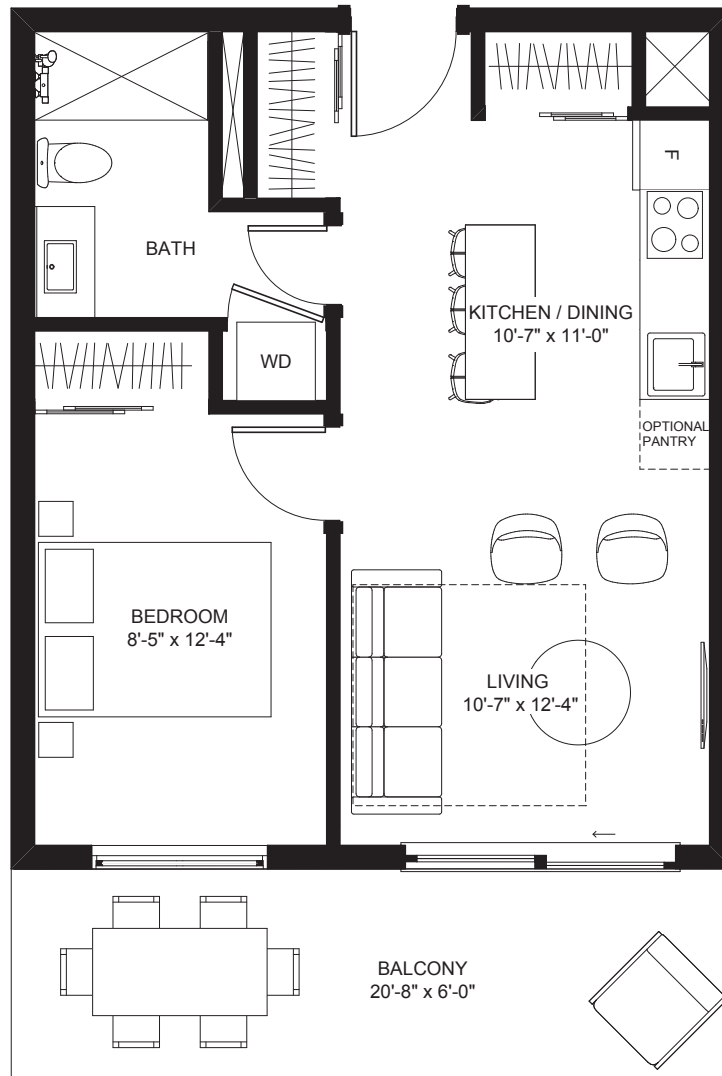

1 BEDROOM

Living Space

Home Area

Interior 501 sq. ft. | Exterior 124 sq. ft.

GROUND FLOOR

THIRD FLOOR

SECOND FLOOR

FOURTH FLOOR